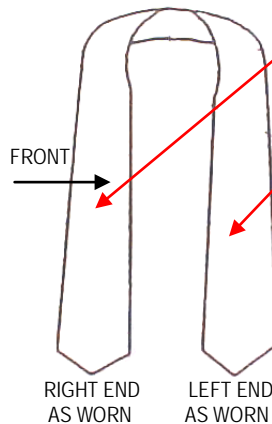

Write lettering as found above directly on the diagram exactly as you want them to appear.

COLOR FOR LETTERING

COLOR FOR LETTERING - SELECT A COLOR THAT WILL CONTRAST WITH THE STOLE COLOR. WHITE or BLACK WILL BE USED IF NOT SPECIFIED.

CIRCLE LETTERING STYLE BELOW

MINIMUM ORDER IS 10 STOLES PER STYLE

PAYMENT INFORMATION

☐ check enclosed ☐ invoice us ☐ credit card

_____ EXP: _____

BILLING STATEMENT ZIP CODE: _____ CSC: _____

NAME ON CARD: _____