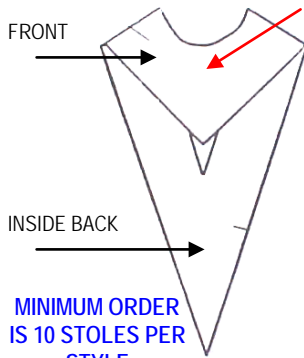

NEEDED BY: ___/___/___ FOR USE ON: ___/___/___
ORDER AT LEAST 5 WEEKS BEFORE YOUR REQUESTED NEED DATE

SOLD TO:

NAME _____

STREET _____ APT # _____

CITY / TOWN _____ STATE _____ ZIP _____

DAYTIME PHONE _____ E-MAIL _____

SHIP TO:

NAME _____

STREET _____ APT # _____

CITY / TOWN _____ STATE _____ ZIP _____

DAYTIME PHONE _____ E-MAIL _____

V-Neck Stoles

CIRCLE COLOR CHOICE FOR STOLE
Colors can be seen online at www.GradGowns.com

QTY _____ White - Ivory - Real Gold - Sunflower - Mustard - Lace Gold - Orange - Red
Lt. Blue - Margot Blue - Royal - Purple - Navy - Emerald - Kelly - Forest Green
Petal Pink - Candy - Bordeaux - Wine - Brown - Silvermine - Steel - Black

SILKSCREENED LETTERING

Write lettering as found above directly on the diagram exactly as you want them to appear.

COLOR FOR LETTERING

CIRCLE LETTERING STYLE BELOW

MINIMUM ORDER IS 10 STOLES PER STYLE

Classic Straight-Cut Stoles

CIRCLE COLOR CHOICE FOR STOLE
Colors can be seen online at www.GradGowns.com

QTY _____ White - Ivory - Real Gold - Sunflower - Mustard - Lace Gold - Orange - Red
Lt. Blue - Margot Blue - Royal - Purple - Navy - Emerald - Kelly - Forest Green
Petal Pink - Candy - Bordeaux - Wine - Brown - Silvermine - Steel - Black

SILKSCREENED LETTERING