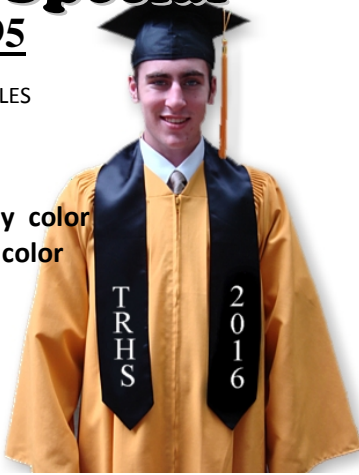

March 1st is the deadline to order for April-May-June graduations.

COST INFORMATION – MINIMUM ORDER: 10 stoles per style

QTY _____ Spirit stoles with silkscreen @ $11.95 each = $ _____

_____ Custom Logo (add to selection above) @ $3.00 each = $ _____

Please provide clear and detailed camera-ready artwork.

ORDER SET-UP: $20.00

SHIPPING: $12.00

TOTAL: $ _____

TYPE PAYMENT ENCLOSED:

- ☐ CHECK – payable to UNIVERSITY CAP & GOWN
- ☐ 50% DEPOSIT ENCLOSED – INVOICE US FOR THE BALANCE
- ☐ SCHOOL/COLLEGE PURCHASE ORDER # _____
- ☐ CREDIT CARD

CARD #: _____

BILLING STATEMENT ZIP CODE: _____ CSC: _____ (SECURITY CODE)

EXP: ____/____/____ NAME ON CARD: _____

SIGNATURE: _____

CIRCLE COLOR CHOICE FOR STOLE

_____ QTY _____

White - Ivory - Real Gold - Sunflower - Mustard - Lace Gold - Orange - Red
Lt. Blue - Margot Blue - Royal - Purple - Navy - Emerald - Kelly - Forest Green
Petal Pink - Candy - Bordeaux - Wine - Brown - Silvermine - Steel - Black

SATIN COLOR SAMPLES CAN BE SEEN ONLINE AT www.GradGowns.com.

SILKSCREENED SCHOOL INITIALS

INITIALS: _____

Write initials as found above directly on the diagram exactly as you want them to appear.

COLOR FOR INITIALS and 2016:

_____

COLOR FOR INITIALS -
SELECT A COLOR THAT WILL CONTRAST WITH THE STOLE COLOR. WHITE or BLACK WILL BE USED IF NOT SPECIFIED.

CIRCLE FONT STYLE:

ABC ABC ABC

TIMES ROMAN BOLD BLOCK OLD ENGLISH

SHIP TO:

NAME _____

SCHOOL, COLLEGE or ORGANIZATION _____

STREET ADDRESS _____

CITY / TOWN _____ STATE _____ ZIP _____

E-MAIL _____